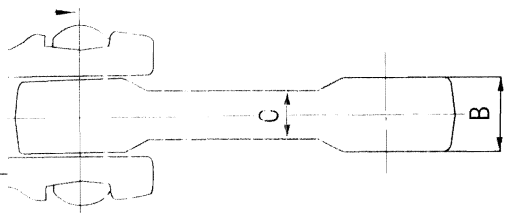

6" X 6"

4" X 4"

op Forged Rivetless Chain

Trolley	Dimensions in mm							Weight kg/set
	A	B	C	D	E	F	G	
348	64.0	60.0	100.0	100.0	25.5	22.5	16	1.35
458	82.0	80.0	136.0	128.6	33.5	20.5	20	2.70
678	89.0	82.0	144.0	136.0	31.0	23	16	3.45
CG100	82.0	82.0	136.0	128.6	25.5	22.5	18	2.70
160	101.6	120.0	170.0	170.0	42.0	28	20	7.50