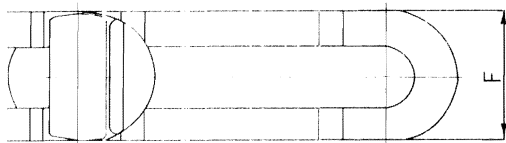

6" X 6"

4" X 4"

op Forged Rivetless Chain

Trolley	Dimensions in mm							Weight kg/set
	A	B	C	D	E	F	G	
348	64.0	60.0	100.0	100.0	25.5	22.5	16	1.35
458	82.0	80.0	136.0	128.6	33.5	20.5	20	2.70
678	89.0	82.0	144.0	136.0	31.0	23	16	3.45
CG100	82.0	82.0	136.0	128.6	25.5	22.5	18	2.70
160	101.6	120.0	170.0	170.0	42.0	28	20	7.50