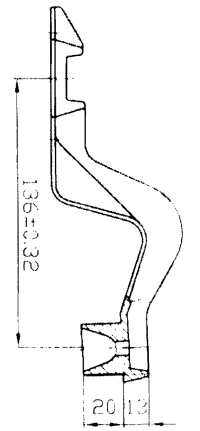

6" X 6"

4" X 4"

op Forged Rivetless Chain

Trolley	Dimensions in mm							Weight kg/set
	A	B	C	D	E	F	G	
348	64.0	60.0	100.0	100.0	25.5	22.5	16	1.35
458	82.0	80.0	136.0	128.6	33.5	20.5	20	2.70
678	89.0	82.0	144.0	136.0	31.0	23	16	3.45
CG100	82.0	82.0	136.0	128.6	25.5	22.5	18	2.70
160	101.6	120.0	170.0	170.0	42.0	28	20	7.50

348TROLLEY

458TROLLEY

678TROLLEY

160TROLLEY

TROLLEY BRACKETS