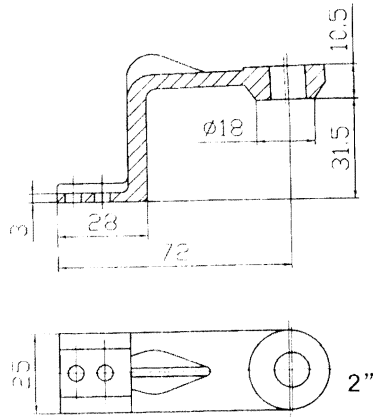

6" X 6"

4" X 4"

op Forged Rivetless Chain

Trolley	Dimensions in mm							Weight kg/set
	A	B	C	D	E	F	G	
348	64.0	60.0	100.0	100.0	25.5	22.5	16	1.35
458	82.0	80.0	136.0	128.6	33.5	20.5	20	2.70
678	89.0	82.0	144.0	136.0	31.0	23	16	3.45
CG100	82.0	82.0	136.0	128.6	25.5	22.5	18	2.70
160	101.6	120.0	170.0	170.0	42.0	28	20	7.50

348TROLLEY

458TROLLEY

678TROLLEY

160TROLLEY

TROLLEY BRACKETS