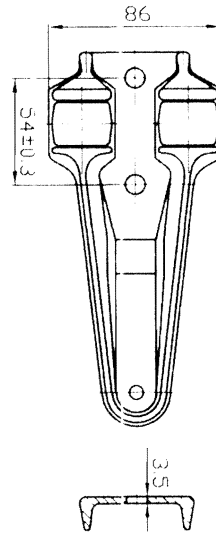

6" X 6"

4" X 4"

op Forged Rivetless Chain

Trolley	Dimensions in mm							Weight kg/set
	A	B	C	D	E	F	G	
348	64.0	60.0	100.0	100.0	25.5	22.5	16	1.35
458	82.0	80.0	136.0	128.6	33.5	20.5	20	2.70
678	89.0	82.0	144.0	136.0	31.0	23	16	3.45
CG100	82.0	82.0	136.0	128.6	25.5	22.5	18	2.70
160	101.6	120.0	170.0	170.0	42.0	28	20	7.50

348TROLLEY

458TROLLEY

678TROLLEY

160TROLLEY

TROLLEY BRACKETS