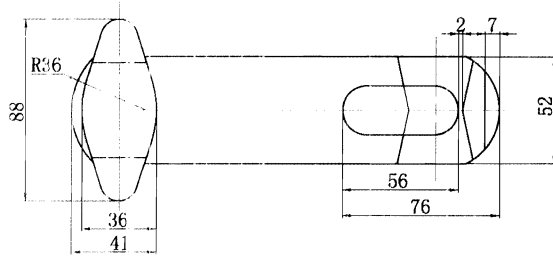

“B” attachment

X458 pusher dog

Attachment	A	B	C	D	E	F	G	H	I
348	146	48	38.1	26	62	40	6	12	15
458	178	54	50	33.5	71.5	52	6	16	32
678	222	70	76	41.5	79	67	9.5	22	41.2

348attachment

458attachment

side link pusher dog

4" pusher dog

×678 pusher dog A

X678 pusher dog B

J	K	L	N	P	Wt (kg)
6.4	32	M12	4	9	0.22
9.5	35	M16	4	10.5	0.45
12.7	51	M22	5.5	13.5	1.27

6" pusher dog

X458 pusher dog

X673 pusher dog A

X678 pusher dog B