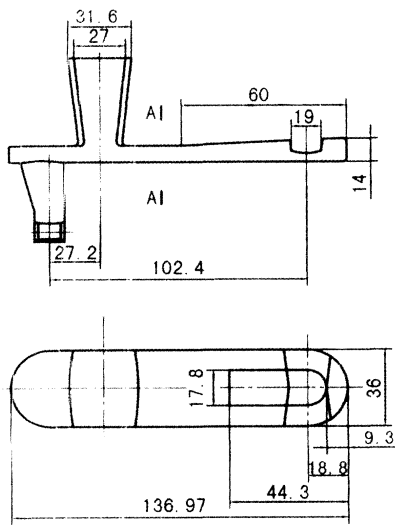

“B” attachment

X458 pusher dog

Attachment	A	B	C	D	E	F	G	H	I
348	146	48	38.1	26	62	40	6	12	15
458	178	54	50	33.5	71.5	52	6	16	32
678	222	70	76	41.5	79	67	9.5	22	41.2

348attachment

458attachment

side link pusher dog

4" pusher dog

×678 pusher dog A

X678 pusher dog B

J	K	L	N	P	Wt (kg)
6.4	32	M12	4	9	0.22
9.5	35	M16	4	10.5	0.45
12.7	51	M22	5.5	13.5	1.27

6" pusher dog

X458 pusher dog

X673 pusher dog A

X678 pusher dog B