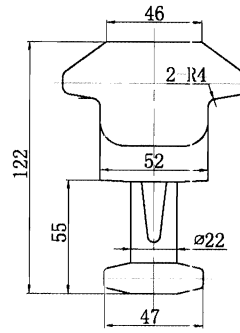

“B” attachment

X458 pusher dog

Attachment	A	B	C	D	E	F	G	H	I
348	146	48	38.1	26	62	40	6	12	15
458	178	54	50	33.5	71.5	52	6	16	32
678	222	70	76	41.5	79	67	9.5	22	41.2

348attachment

458attachment

side link pusher dog

4" pusher dog

×678 pusher dog A

X678 pusher dog B

J	K	L	N	P	Wt (kg)
6.4	32	M12	4	9	0.22
9.5	35	M16	4	10.5	0.45
12.7	51	M22	5.5	13.5	1.27

6" pusher dog

X458 pusher dog

X673 pusher dog A

X678 pusher dog B