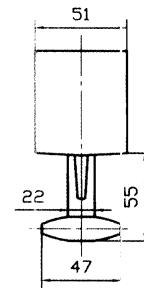

“B” attachment

X458 pusher dog

Attachment	A	B	C	D	E	F	G	H	I
348	146	48	38.1	26	62	40	6	12	15
458	178	54	50	33.5	71.5	52	6	16	32
678	222	70	76	41.5	79	67	9.5	22	41.2

348attachment

458attachment

side link pusher dog

4" pusher dog

×678 pusher dog A

X678 pusher dog B

J	K	L	N	P	Wt (kg)
6.4	32	M12	4	9	0.22
9.5	35	M16	4	10.5	0.45
12.7	51	M22	5.5	13.5	1.27

6" pusher dog

X458 pusher dog

X673 pusher dog A

X678 pusher dog B