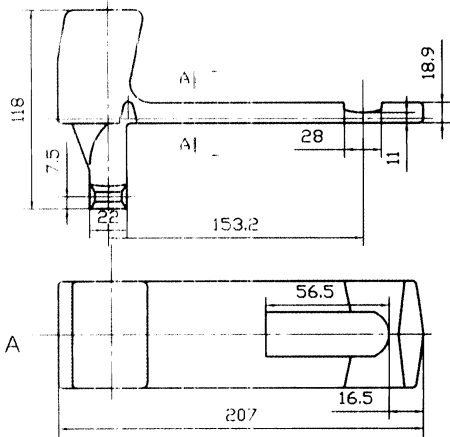

“B” attachment

X458 pusher dog

Attachment	A	B	C	D	E	F	G	H	I
348	146	48	38.1	26	62	40	6	12	15
458	178	54	50	33.5	71.5	52	6	16	32
678	222	70	76	41.5	79	67	9.5	22	41.2

348attachment

458attachment

side link pusher dog

4" pusher dog

×678 pusher dog A

X678 pusher dog B

J	K	L	N	P	Wt (kg)
6.4	32	M12	4	9	0.22
9.5	35	M16	4	10.5	0.45
12.7	51	M22	5.5	13.5	1.27

6" pusher dog

X458 pusher dog

X673 pusher dog A

X678 pusher dog B