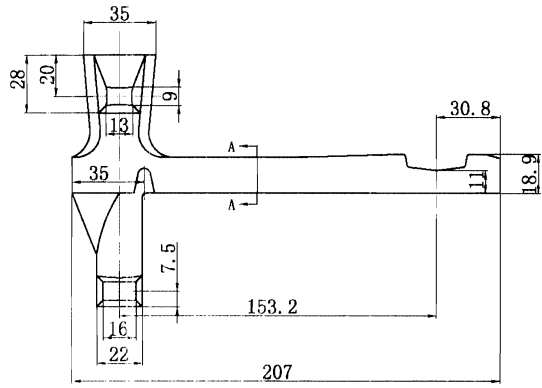

“B” attachment

X458 pusher dog

Attachment	A	B	C	D	E	F	G	H	I
348	146	48	38.1	26	62	40	6	12	15
458	178	54	50	33.5	71.5	52	6	16	32
678	222	70	76	41.5	79	67	9.5	22	41.2

348attachment

458attachment

side link pusher dog

4" pusher dog

×678 pusher dog A

X678 pusher dog B

J	K	L	N	P	Wt (kg)
6.4	32	M12	4	9	0.22
9.5	35	M16	4	10.5	0.45
12.7	51	M22	5.5	13.5	1.27

6" pusher dog

X458 pusher dog

X673 pusher dog A

X678 pusher dog B